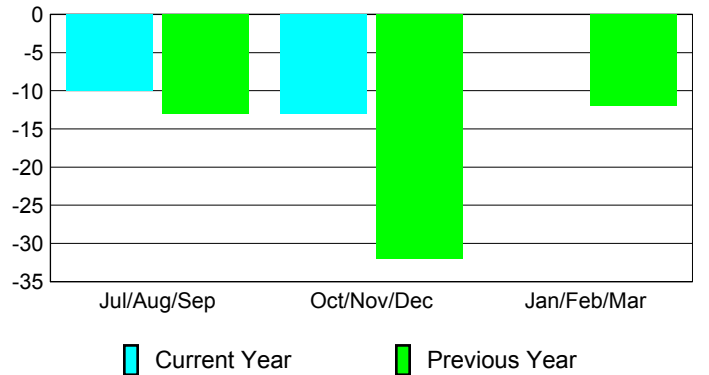

Membership Results 2012-2013

Membership 2011-2012

| Month | Net Memb Goal | Actual New Memb | Actual Dropped Memb | Gain/Loss of Memb | Gain/Loss of Memb |
|---------------|---------------|-----------------|---------------------|-------------------|-------------------|
| Jul/Aug/Sep | 0 | 10 | -20 | -10 | -13 |
| Oct/Nov/Dec | 40 | 10 | -23 | -13 | -32 |
| Jan/Feb/Mar | 50 | 0 | 0 | 0 | -12 |
| Totals | 90 | 20 | -43 | -23 | -57 |

Membership Results 2012-2013

Goal, New, Dropped, Gain/Loss

Comparison of Membership Gain/Loss

Current Year Compared to the Previous Year

Gender Comparison 2012-2013

Jul/Aug/Sep

Oct/Nov/Dec

Jan/Feb/Mar