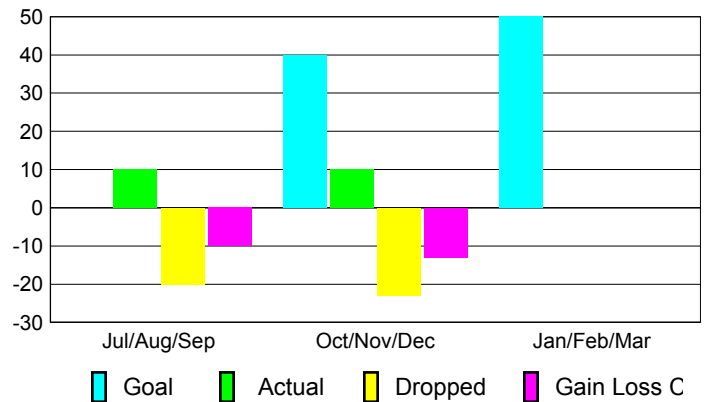

Membership Results 2012-2013

Goal, New, Dropped, Gain/Loss

Comparison of Membership Gain/Loss

Current Year Compared to the Previous Year