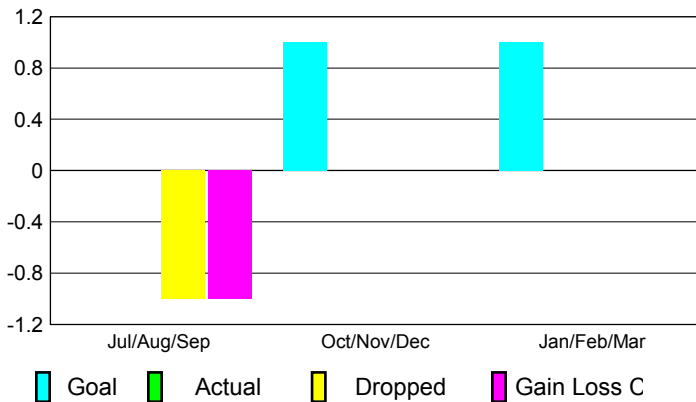

2012-2013 GMT Reports for District (or Undistricted) **District 115CN**

GMT: HOWARD PATRICK LEE

Location: PORTUGAL

GMT CA: 4

CLUBS

Club Results 2012-2013

Clubs 2011-2012

| Month | New Club Goal | Actual New Clubs | Actual Dropped Clubs | Gain/Loss of Clubs | Gain/Loss of Clubs |
|---------------|---------------|------------------|----------------------|--------------------|--------------------|
| Jul/Aug/Sep | 0 | 0 | -1 | -1 | 0 |
| Oct/Nov/Dec | 1 | 0 | 0 | 0 | 0 |
| Jan/Feb/Mar | 1 | 0 | 0 | 0 | 0 |
| Totals | 2 | 0 | -1 | -1 | 0 |

Club Results 2012-2013

Goal, New, Dropped, Gain/Loss

Comparison of Club Gain/Loss

Current Year Compared to the Previous Year

YTD Status Quo Clubs 2012-2013

Status Quo Clubs Compared to Status Quo Members

MEMBERSHIP